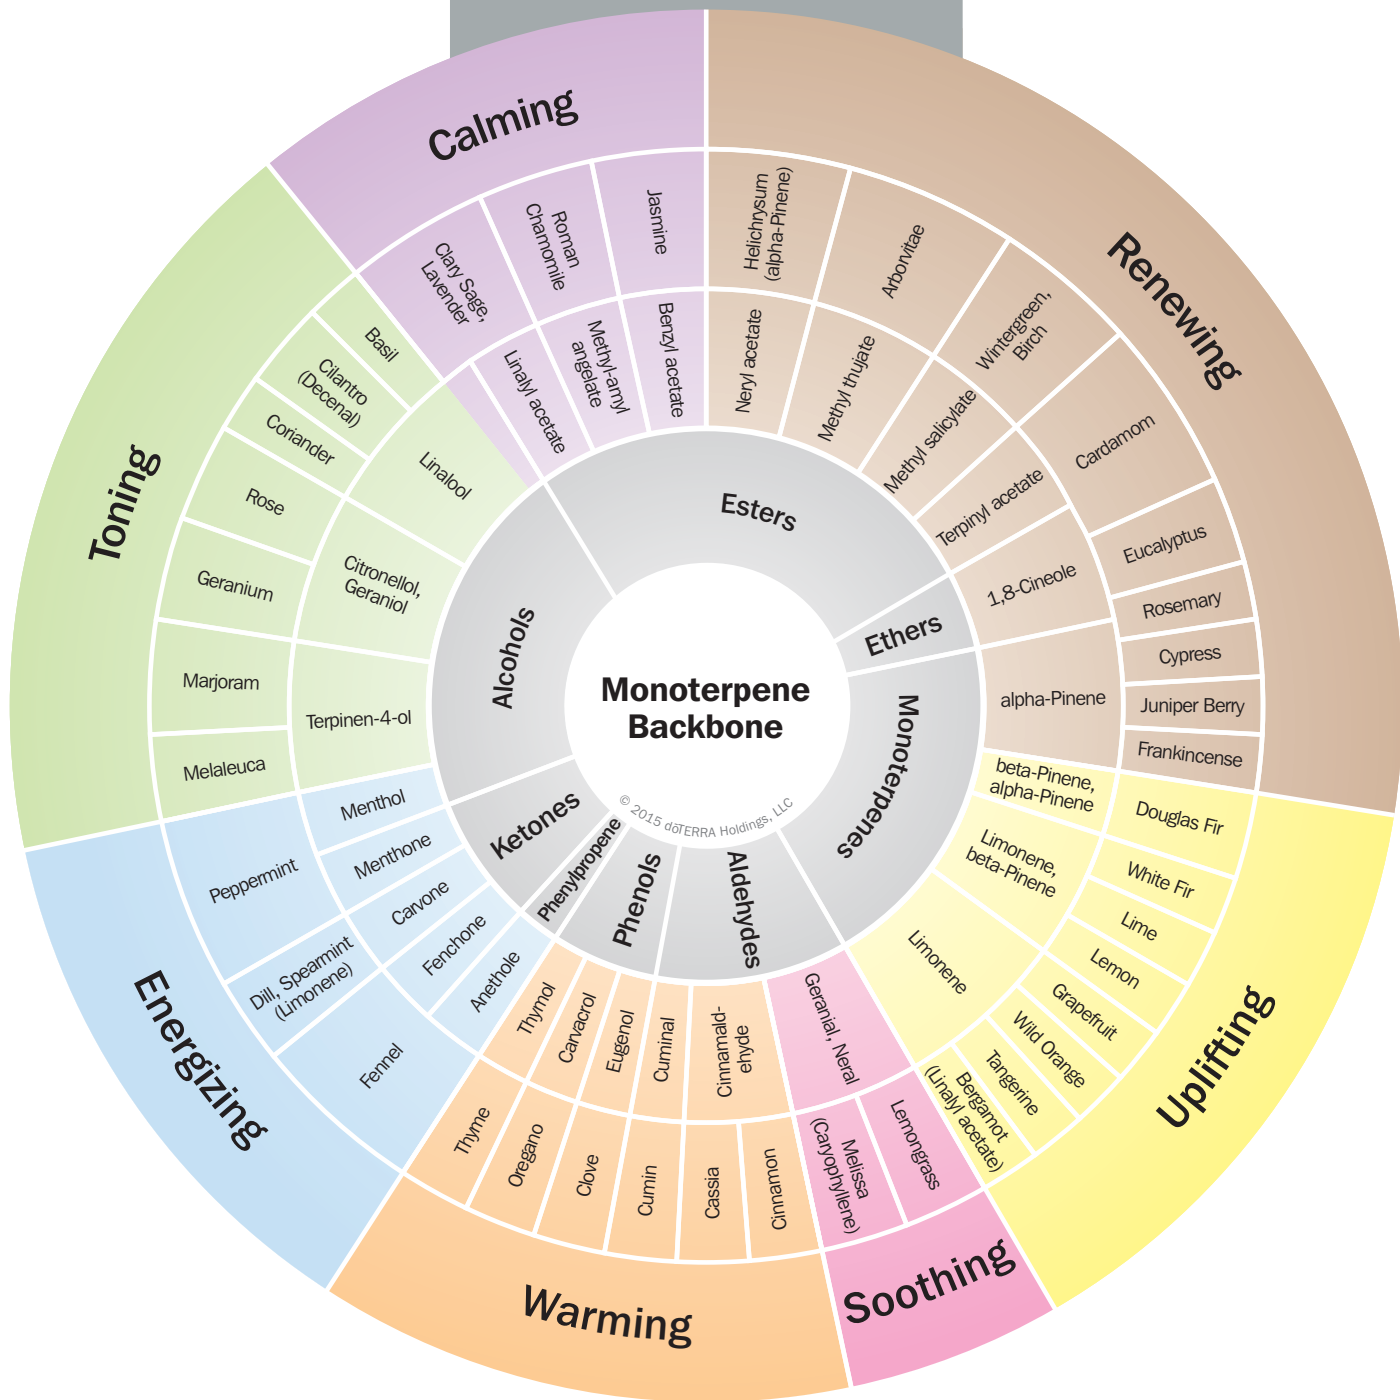

dōTERRA

# Oil Properties Wheel

© 2015 daTERRA Holdings, LLC